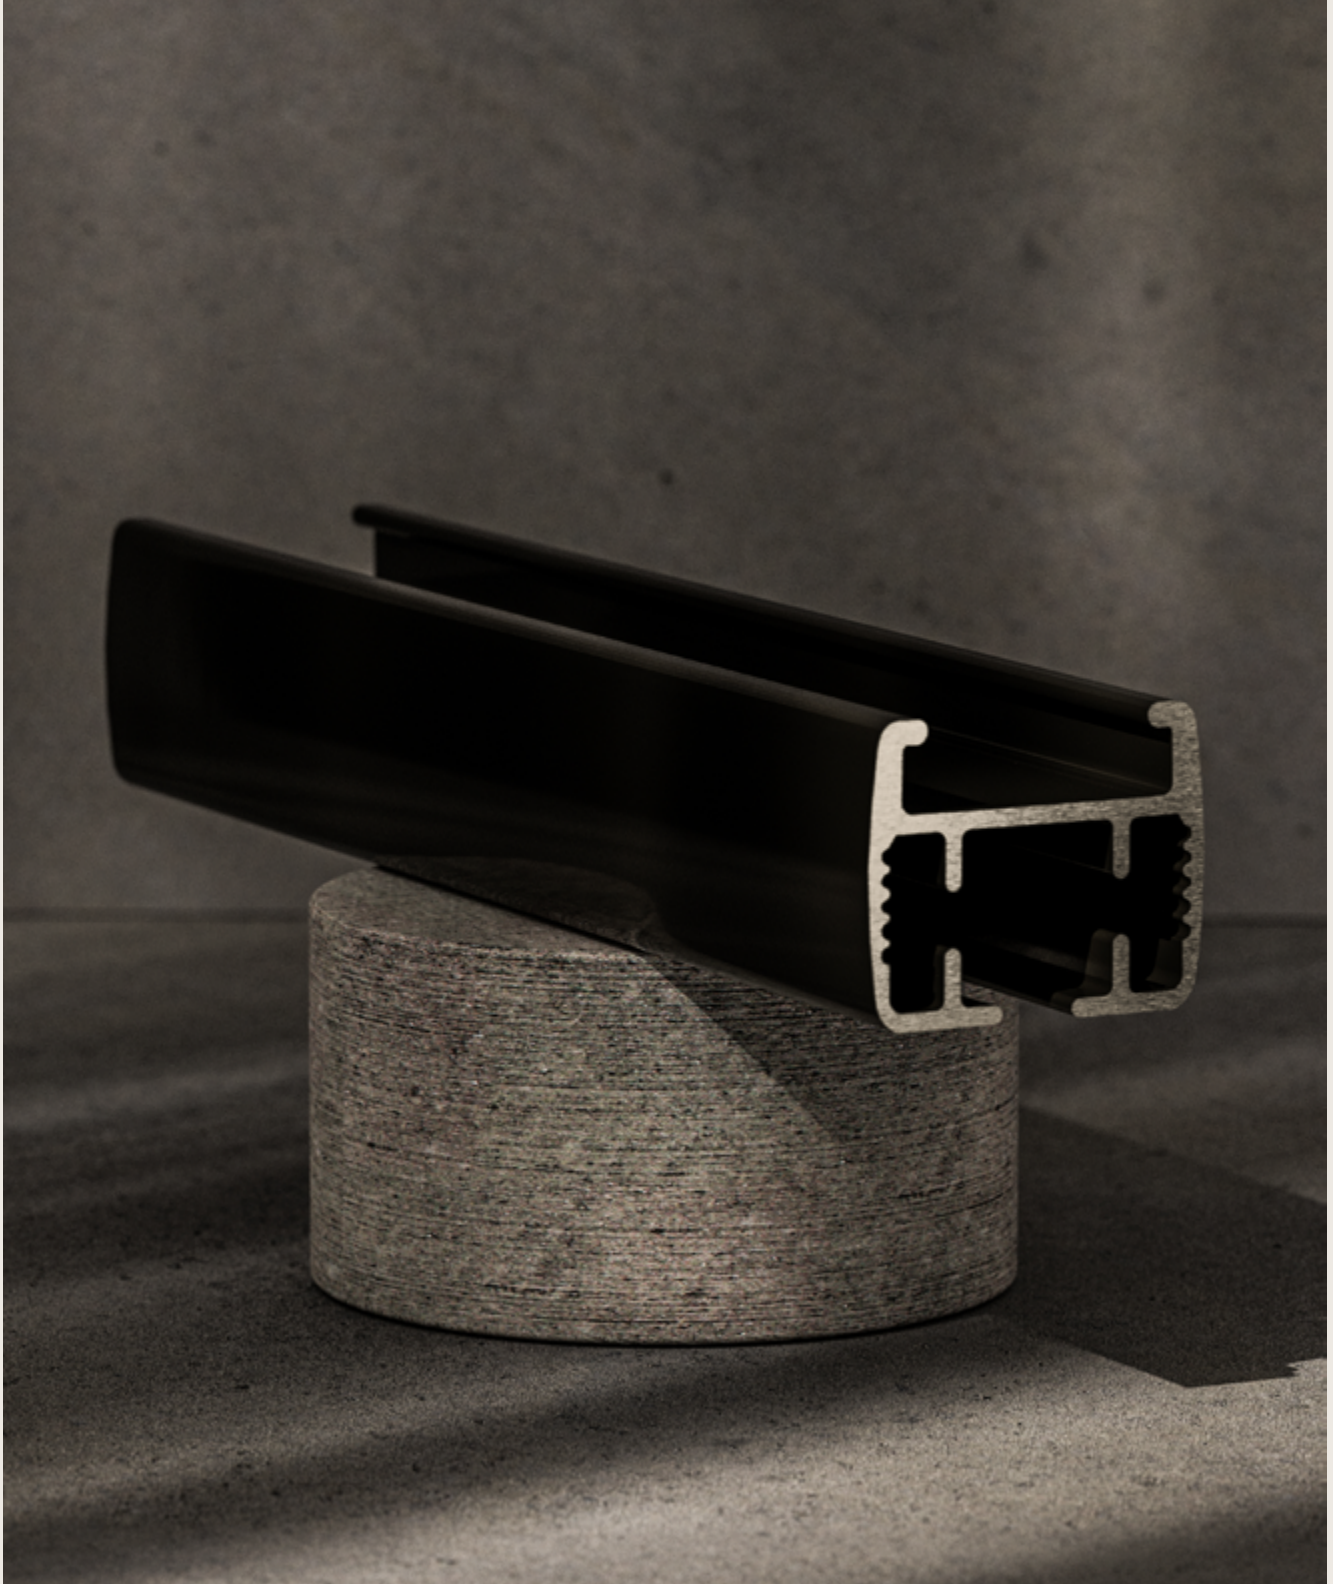

AP 1781379S  
GLYDEA

MOTORISED CURTAIN TRACK

Stilling

AP 1781379S GLYDEA is available with a standard 230V motor or battery motor from Somfy. Can be controlled via remote control or integrated into the main control system via WT or DCT switch control. Exclusive roller gliders ensure smooth movements. The profile is produced from minimum 75% recycled aluminium, making it part of our SUSTAIN™ portfolio.