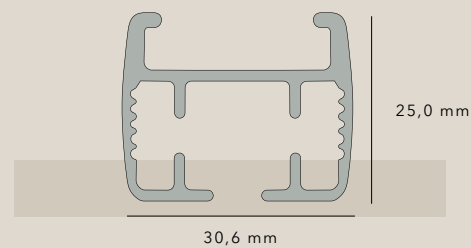

RECOMMENDED USE

☒ Ceiling-mounting	☒ Wall mounting	☒ Ceiling supports	☐ Custom colouring
☒ Bending	☒ Curving	☐ Recessing	

SPECIFICATIONS

Material:

Aluminium alloy 6060-6063/T5-6

Operation:

Motor

Ext. dimensions:

30.6 mm x 25 mm

Track width:

6,0 mm

Length:

6000 mm, 7000 mm (White)

Max. load:

Up to 60 kg (see sep. table)

Bending radius:

Min. 30 (recommended)

Environmental impact:

2,4 kg CO₂e per kg (extrusion)

MAXIMUM LOAD

The recommended max. load depends on many factors. Please see our Max. Load table.