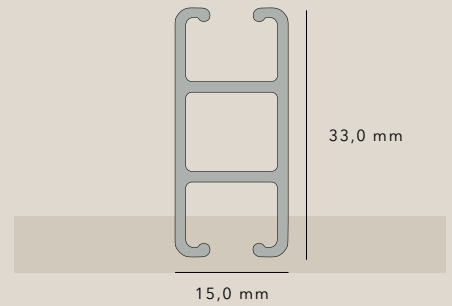

Scan for more info about SUSTAIN™

1:1 drawing

RECOMMENDED USE