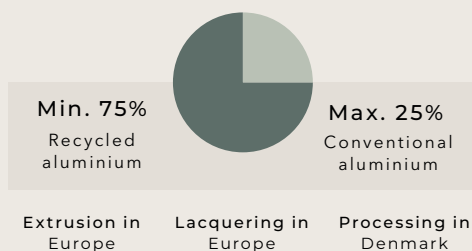

SUSTAIN

AP 5001S is a strong profile which can carry everything from light to heavy curtains and it is one of our most popular curtain tracks - also as a room divider, for ceiling curtains and for bathrooms. The AP 5001S profile was originally designed for technical curtain solutions in healthcare facilities, and the cubicle track therefore has a wide range of options for mounting, bending and milling, as well as a lot of specially designed accessories. Produced in minimum 75% recycled aluminium, making it part of our SUSTAIN™ portfolio.

COLOURS

NEW
COLOUR:
SILVER

Custom colouring available in all standard NCS and standard RAL colours at an additional fee.

MATERIALS & ORIGIN