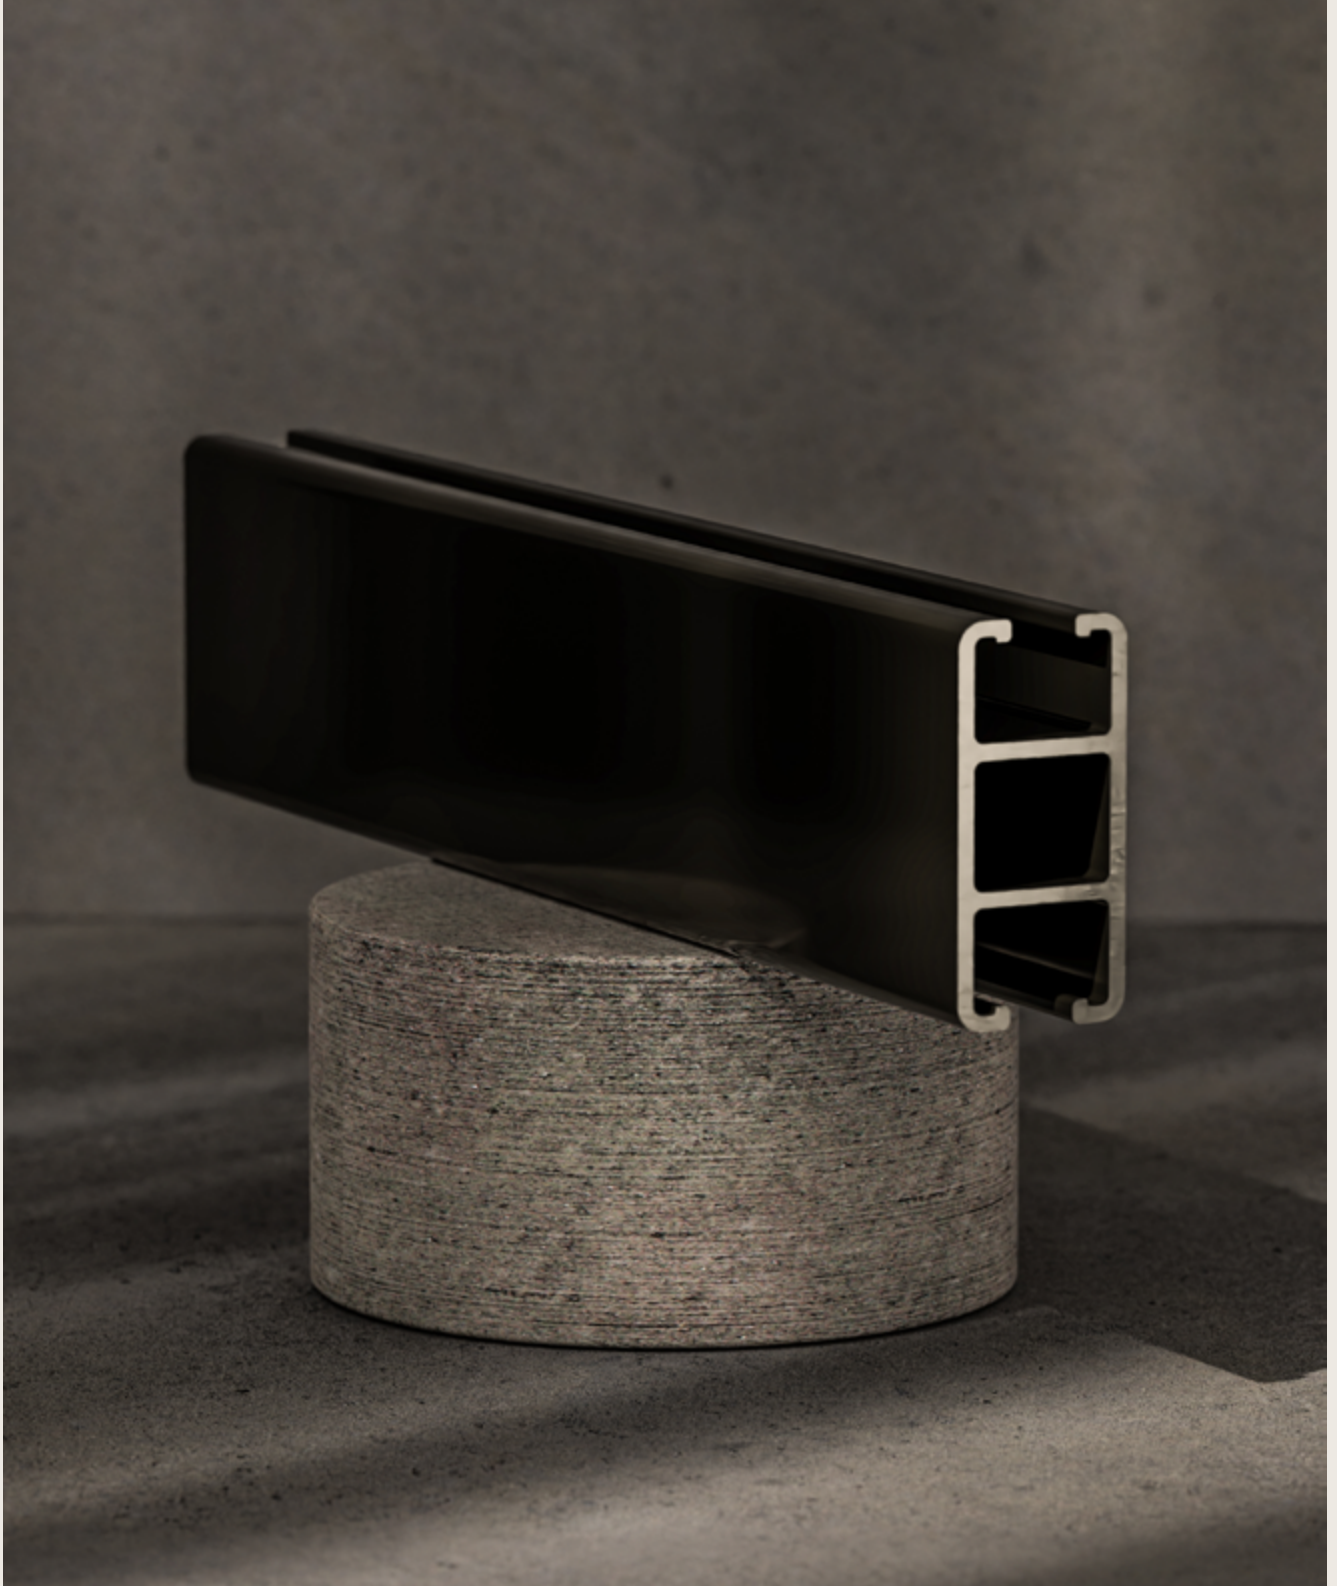

AP 5001S

Stilling